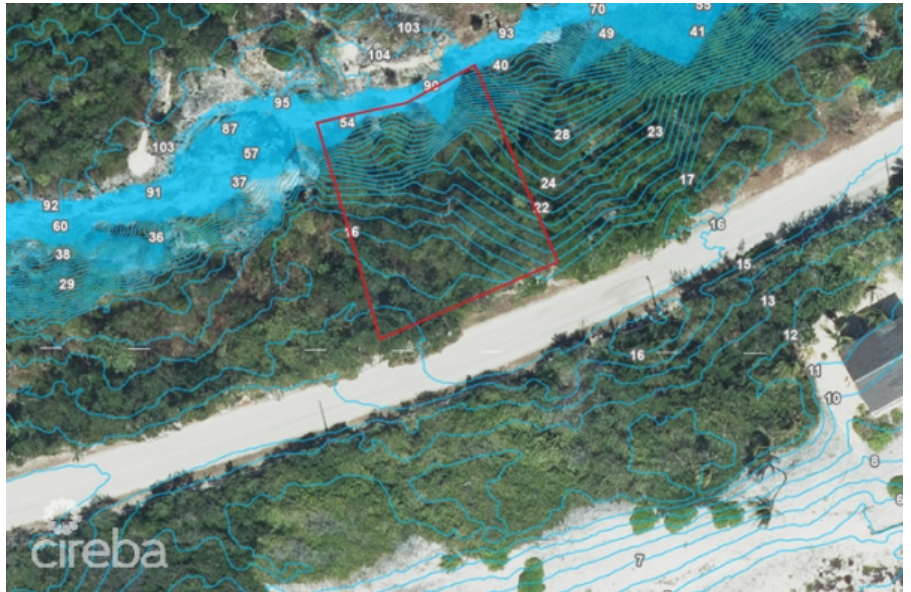

CAYMAN BRAC BLUFF LOT

Cayman Brac East, Cayman Islands
 MLS# 419718

CI\$62,500

Sloane Rhulen
 sloane@rhulens.com

This unique parcel of land can be a dream for an architect to create a masterpiece on the side of the bluff with elevations from 15' to 57', take advantage of the elevation for sea views, as this land is across the street from the beautiful turquoise Caribbean Sea. One-of-a-kind parcel. Priced to sell. Owner motivated!

Essential Information

Type	Status	MLS	Listing Type
Land (For Sale)	New	419718	Little Cayman/Cayman Brac

Key Details

Width	Depth	Block	Parcel
100.00	115.00	110A	337

Additional Features

Block	Parcel	Views	Road Frontage
110A	337	Water View	100'