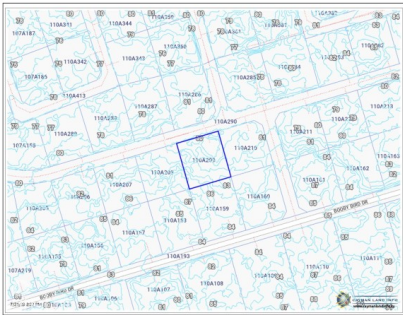

## SELWORTHY GROVES LOT, CAYMAN BRAC BLUFF

Cayman Brac East, Cayman Islands

MLS# 416365

**CI\$39,480**

**Sloane Rhulen**  
 sloane@rhulens.com

A 0.2460 acre Residential lot located in the Selworthy Grove Development in Cayman Brac. This development is located on the Cayman Brac Bluff which is 82 ft above sea level and features a tennis court for residence use. Cayman Brac is an island nestled between Grand Cayman and Cuba, rich in nature and the quintessential idyllic island tucked away from the hustle and bustle of Grand Cayman. This is a good opportunity to purchase a property to build a holiday home or hold the property as a long term investment.

## Key Details

Width <b>100.00</b>	Depth <b>108.00</b>	Block <b>110A</b>	Parcel <b>209</b>
------------------------	------------------------	----------------------	----------------------

## Additional Features

Block <b>110A</b>	Parcel <b>209</b>	Views <b>Garden View</b>	Zoning <b>Low Density residential</b>
----------------------	----------------------	-----------------------------	--

Road Frontage <b>100</b>	Soil <b>Rock</b>
-----------------------------	---------------------