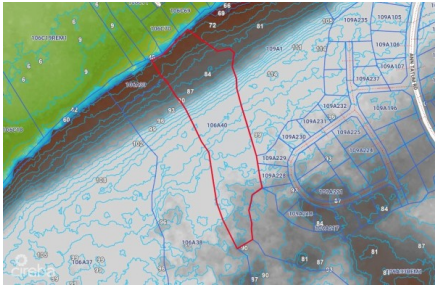

## 4.25 ACRES WITH 210 FT ON THE BLUFF EDGE

Cayman Brac East, Cayman Islands

MLS# 414771

**CI\$326,000**

**Sloane Rhulen**  
sloane@rhulens.com

4.25 Acres located on the edge of the bluff on the Northwest Coast. 110 foot elevation. Amazing water views. Property currently has no road access.