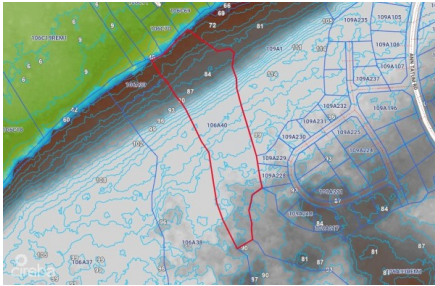

4.25 ACRES WITH 210 FT ON THE BLUFF EDGE

Cayman Brac East, Cayman Islands

MLS# 414771

CI\$326,000

Sloane Rhulen
sloane@rhulens.com

4.25 Acres located on the edge of the bluff on the Northwest Coast. 110 foot elevation. Amazing water views. Property currently has no road access.

Essential Information

Type	Status	MLS	Listing Type
Land (For Sale)	Current	414771	Little Cayman/Cayman Brac

Key Details

Width	Depth	Block	Parcel
270.00	985.00	106A	40

Additional Features

Block	Parcel	Views	Soil
106A	40	Water View	Rock