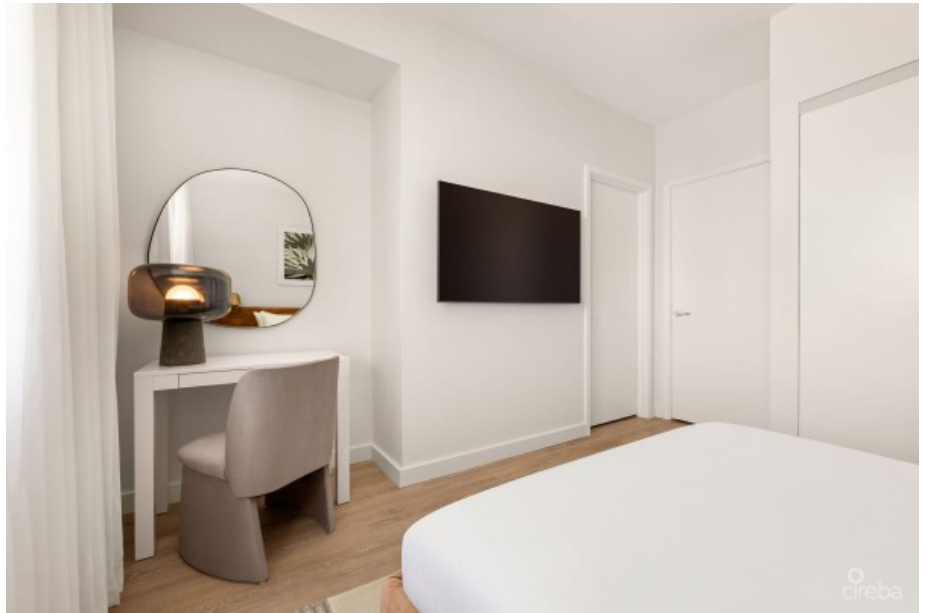

ONE|GT RESIDENCES - UNIT 1011

George Town Central, Cayman Islands

MLS# 420957

CI\$1,449,000

Sloane Rhulen
sloane@rhulens.com

ONE|GT fuses the very best of contemporary urban living from around the world - from the vibrant rooftop beach clubs of Miami and LA, to the local piazzas and street cafés of Europe, and of course exquisite Caribbean artistic flair. Comprising a 175-suite boutique hotel and luxury residences, with amazing on-site amenities, ONE|GT is located at the edge of central George Town, on Goring Avenue, directly behind Bayshore Mall. With amazing on-site amenities, ONE|GT is the capital’s first ten-storey structure, rising to 144’ above ground level and offering spectacular multi-aspect views. Its eleventh floor “Sky Club” with its unique infinity edge pool, private cabanas, bar & grille, yoga, treatment, and event areas, bring a new level of sophisticated enjoyment to our islands, whilst its “signature” restaurant, grand café, and many other amenities ensure owners, tenants and guests can enjoy ONE|GT to the fullest. There is also an additional pool, full gym, and separate residents’ entrance, along with onsite covered and valet parking and owner storage units available. Owners will also enjoy very solid returns on investment from ONE|GT's rental programs or can choose to rent their units on the open market. Unit 1011 (Previously 1009) This large two bedroom residence , offers a spacious grand master suite with dual walk-in closets and an oversized terrace. The second bedroom also has terrace views and the full kitchen offer a large centre aisle with breakfast bar and a spacious living/dining area connected to the terrace. Enjoy truly “elevated modern island living” at ONE|GT!