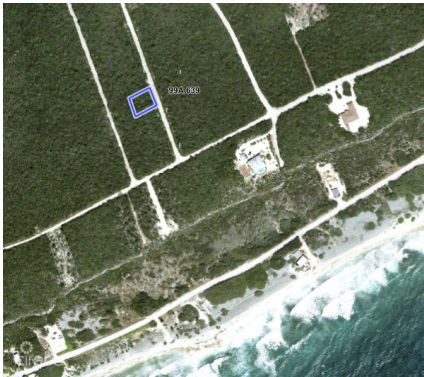

PREMIUM ELEVATED LOT IN THE HEART OF CAYMAN BRAC

Cayman Brac Centre, Cayman Islands

MLS# 420699

CI\$62,000

Sloane Rhulen
sloane@rhulens.com

Parcel 99A639 is a beautifully positioned 0.28-acre residential lot located within the emerging Isabela Estates community on the Cayman Brac Bluff. With strong elevation, ready-to-install utilities, and superior road access, this parcel offers a rare combination of safety, convenience, and long-term value. This is an ideal opportunity for a future home, a long-term investment, or a generational landholding in one of the island’s most stable and desirable interior zones. ✓ Elevated & Secure • 38 feet above sea level • Naturally hurricane-resilient • Solid limestone foundation ideal for construction ✓ Build-Ready Infrastructure • Electrical Utility: Fully paid and ready for immediate installation. • Chip & spray surfaced road (superior to marl) • Two road access points into the estate ✓ Ideal Central Location • 1500 ft from the sea • 1 mile from Le Soleil D’or Hotel • Quiet, private, and elevated • Minutes from airport, grocery, schools, and medical services ✓ Strong Investment Profile • Located in a growing residential corridor • Elevated land continues to appreciate faster than coastal interior lots • Perfect for long-term holding or immediate development Parcel 99A639 is ready for transfer and development. Whether you’re building a home or securing land for the future, this lot offers unmatched value at this price point.

Essential Information

Type Land (For Sale)	Status New	MLS 420699	Listing Type Little Cayman/Cayman Brac
--------------------------------	----------------------	----------------------	--

Key Details

Width 127.00	Depth 112.00	Block 99A	Parcel 639
------------------------	------------------------	---------------------	----------------------