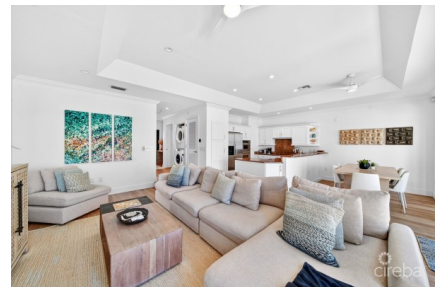

PALACADES VILLA 1 ON PROSPECT POINT

Prospect / Newlands, Cayman Islands

MLS# 420695

US\$2,000,000

Sloane Rhulen
sloane@rhulens.com

Tucked quietly along Prospect Point Road, Palacades 1 is one of those rare properties that truly delivers on both privacy and location. Set in an oceanfront enclave of just four villas, it feels exclusive and removed while only minutes from Grand Harbour, schools, and Seven Mile Beach. This end-unit villa captures uninterrupted Caribbean views creating a calm, effortless experience from the moment you walk in. The layout is open and functional, with natural flow between kitchen, living, and dining, ideal for both everyday family life and hosting. The interiors have been professionally decorated in a clean coastal aesthetic with nothing overdone, just a polished, relaxed style that suits the setting perfectly. Large windows bring in light throughout the day and keep the ocean front and center from multiple rooms. What really sets this property apart is not just the location and the view, but it's been properly maintained. Recent capital improvements include a new roof, upgraded balconies and railings, fresh exterior paint, a new front door, and new windows, giving buyers confidence in both the short and long term. Outside, the setting stays true to the boutique nature of the development: low density, quiet, and private, with direct ocean access and a private pool area. It's the kind of place where you don't feel overlooked, rushed, or crowded which is something that's becoming harder to find. For a luxury second home or a local family prioritizing space, privacy, and proximity, Palacades 1 hits a very specific, and very desirable, sweet spot.