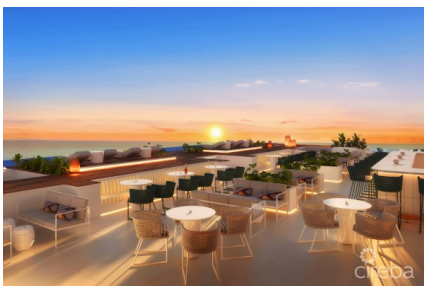

ONE|GT RESIDENCES - UNIT 401

George Town Central, Cayman Islands

MLS# 414209

CI\$2,490,000

Sloane Rhulens
sloane@rhulens.com

Cayman’s next landmark development project, known as ONE|GT, fuses the very best of contemporary urban living from around the world - from the vibrant rooftop beach clubs of Miami and LA, to the local piazzas and street cafés of Europe, and of course exquisite Caribbean artistic flair. Comprising a 178-suite boutique hotel and luxury residences, with amazing on-site amenities, ONE|GT is located at the edge of central George Town, on Goring Avenue, directly behind Bayshore Mall. With amazing on-site amenities, ONE|GT will be the capital’s first ten-storey structure, rising to 144’ above ground level and offering spectacular multi-aspect views. Its eleventh floor “Sky Club” with its unique infinity edge pool, private cabanas, bar & grille, yoga, treatment, and event areas, will bring a new level of sophisticated enjoyment to our islands, whilst its “signature” restaurant, grand café, and many other amenities will ensure owners, tenants and guests can enjoy ONE|GT to the fullest. There will also be a private residents’ pool, full gym, and separate residents’ entrance, along with onsite covered and valet parking and owner storage units available. Owners will also enjoy very solid returns on investment from ONE|GT's rental programs or can choose to rent their units on the open market. Estimated completion date is early 2025. Enjoy truly “elevated modern island living” at ONE|GT and invest now before prices elevate too! Unit Type G.2